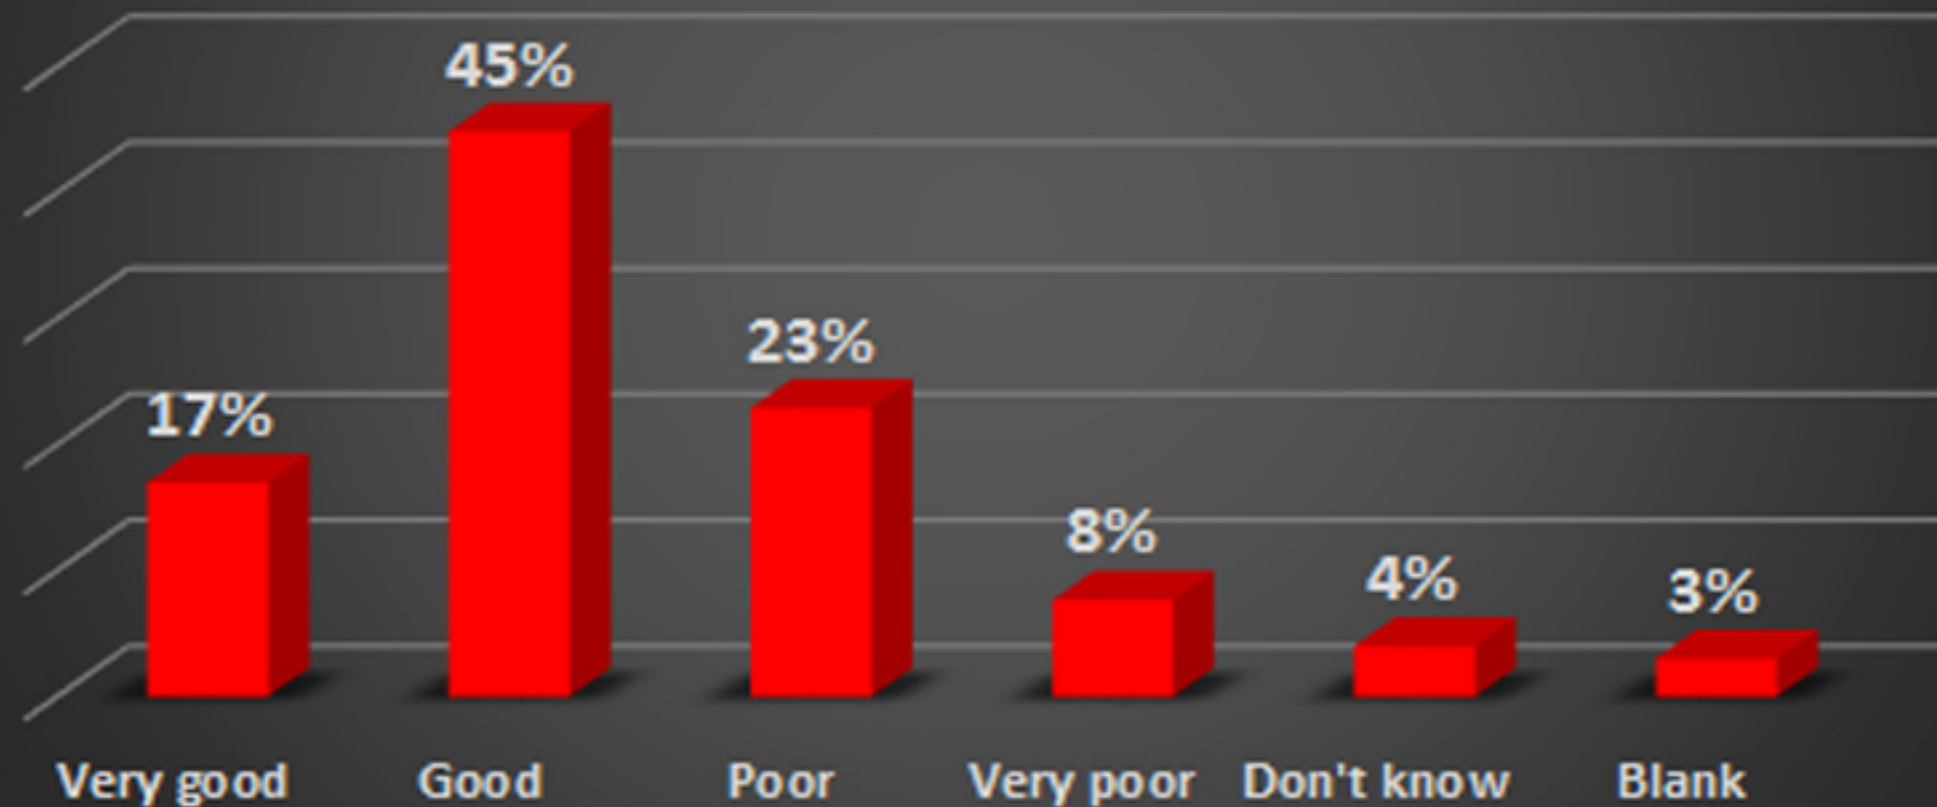

5 - Please evaluate the library website according to the following criteria.

Interface

Content

Accessibility

Easy to use