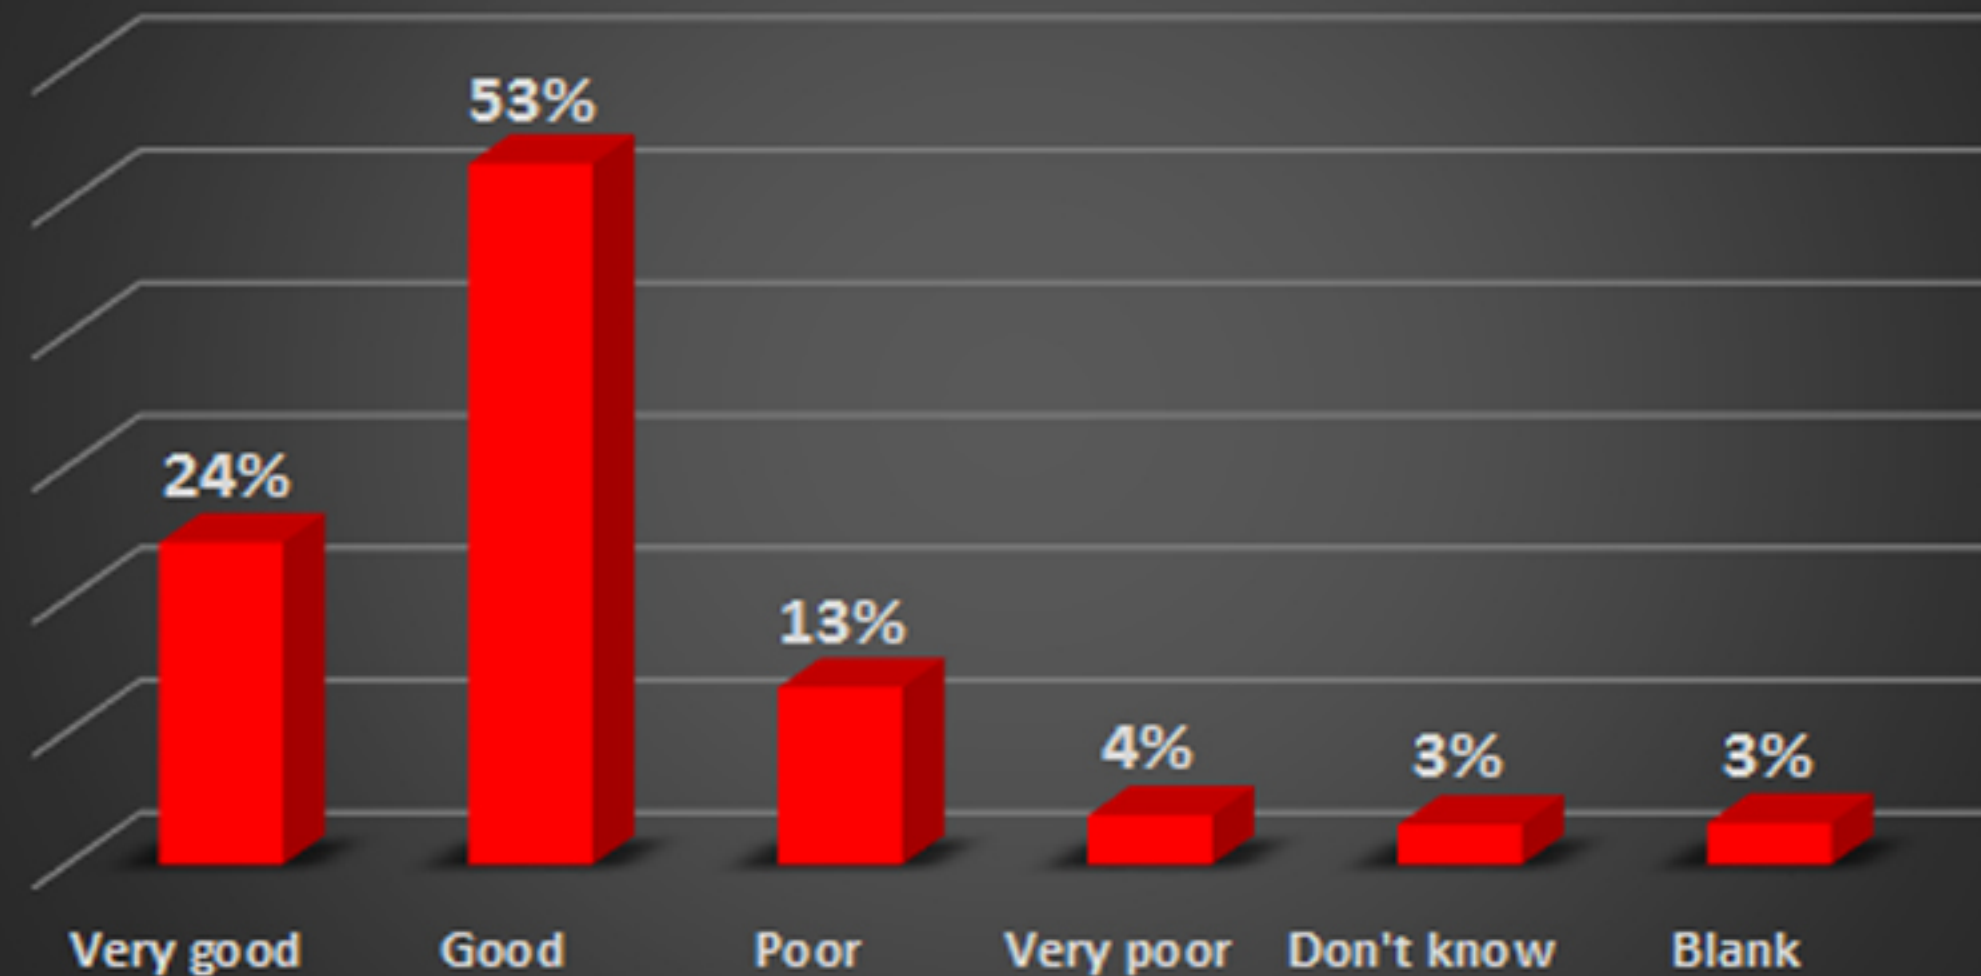

5 - Please evaluate the library website according to the following criteria.

Interface

Content

Accessibility

Easy to use