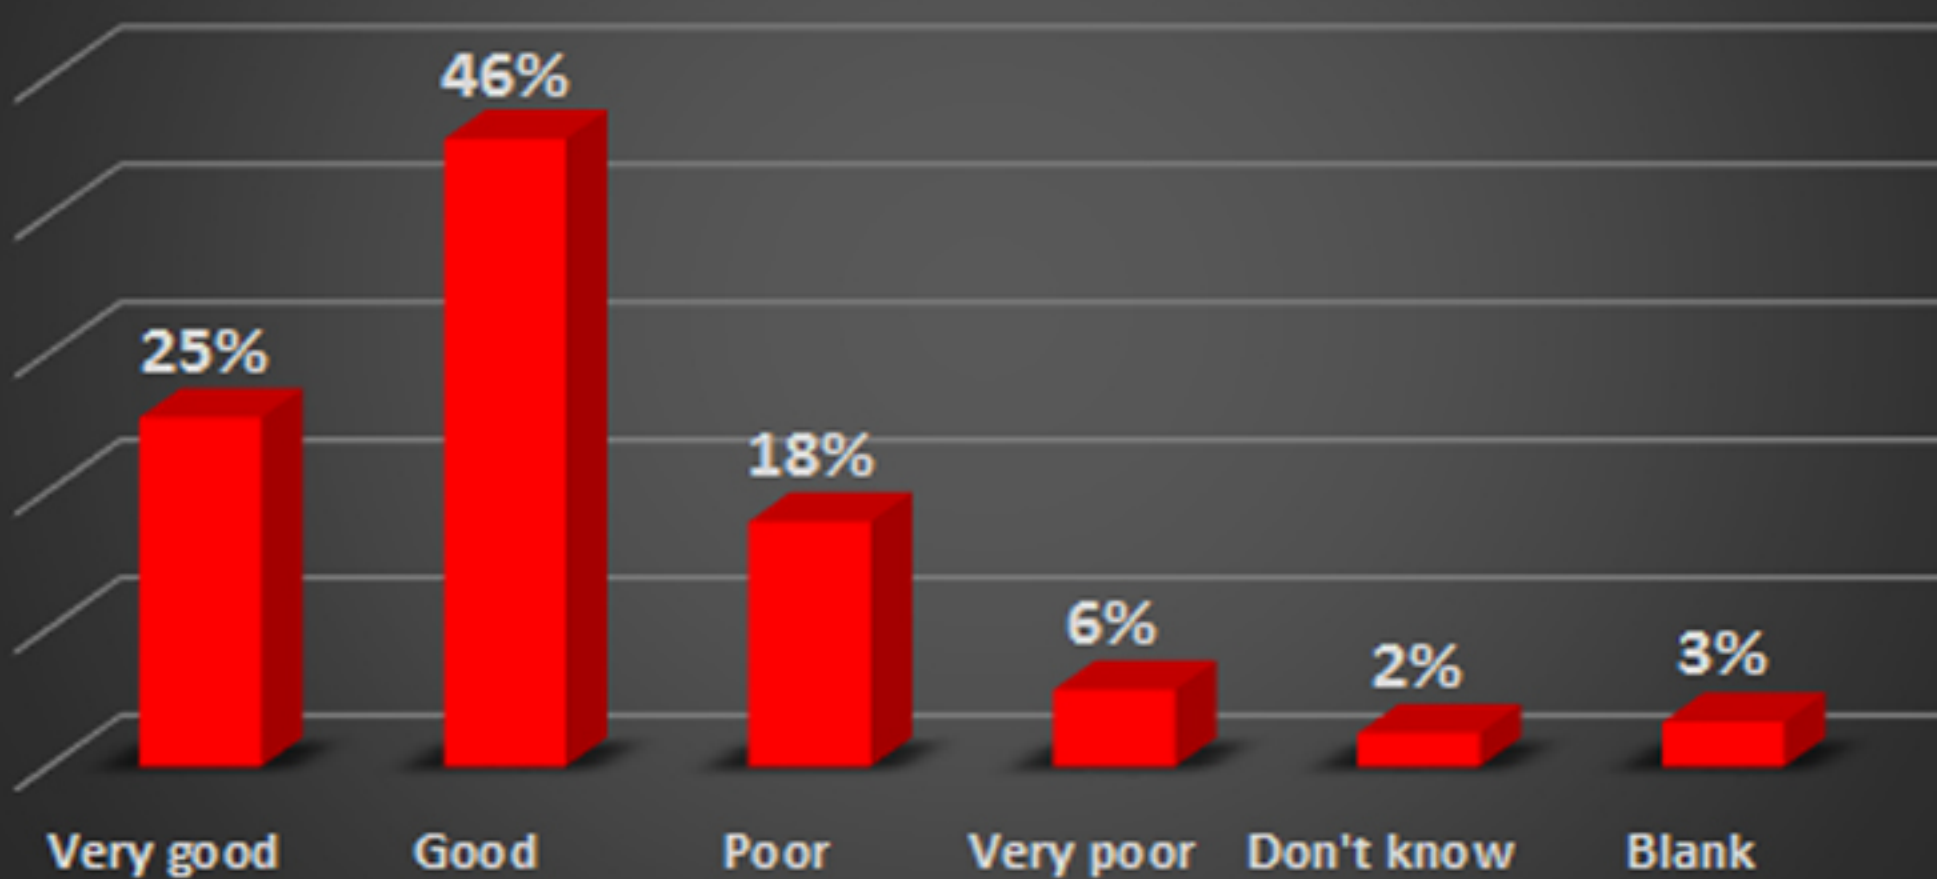

5 - Please evaluate the library website according to the following criteria.

Interface

Content

Accessibility

Easy to use