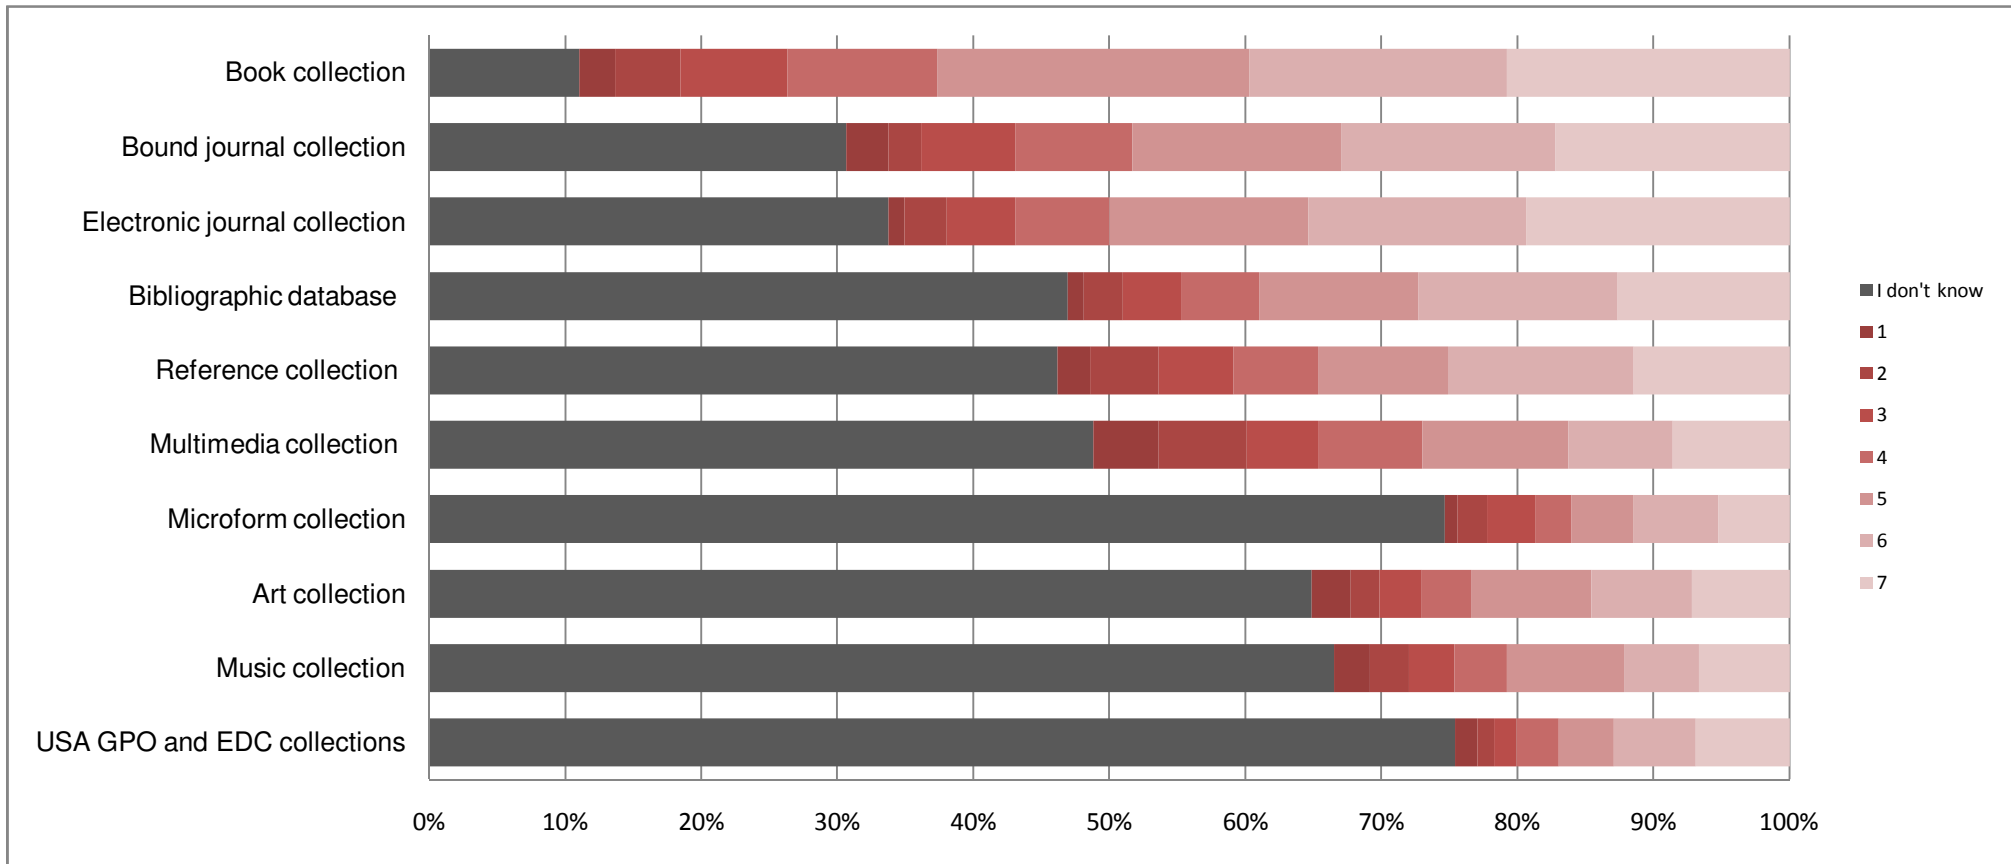

## 12. How up-to-date is the collection in your areas of interest?

(1=Not up-to-date, 7=Very up-to-date)

	I don't know	1	2	3	4	5	6	7
Book collection	9.75%	2.33%	4.24%	6.99%	9.75%	20.34%	16.74%	18.43%
Bound journal collection	27.12%	2.75%	2.12%	6.14%	7.63%	13.56%	13.98%	15.25%
Electronic journal collection	29.87%	1.06%	2.75%	4.45%	6.14%	12.92%	14.19%	17.16%
Bibliographic database	41.53%	1.06%	2.54%	3.81%	5.08%	10.38%	12.92%	11.23%
Reference collection	40.89%	2.12%	4.45%	4.87%	5.51%	8.47%	12.08%	10.17%
Multimedia collection	43.22%	4.24%	5.72%	4.66%	6.78%	9.53%	6.78%	7.63%
Microform collection	66.10%	0.85%	1.91%	3.18%	2.33%	4.03%	5.51%	4.66%
Art collection	57.42%	2.54%	1.91%	2.75%	3.18%	7.84%	6.57%	6.36%
Music collection	58.90%	2.33%	2.54%	2.97%	3.39%	7.63%	4.87%	5.93%
USA GPO and EDC collections	66.74%	1.48%	1.06%	1.48%	2.75%	3.60%	5.30%	6.14%