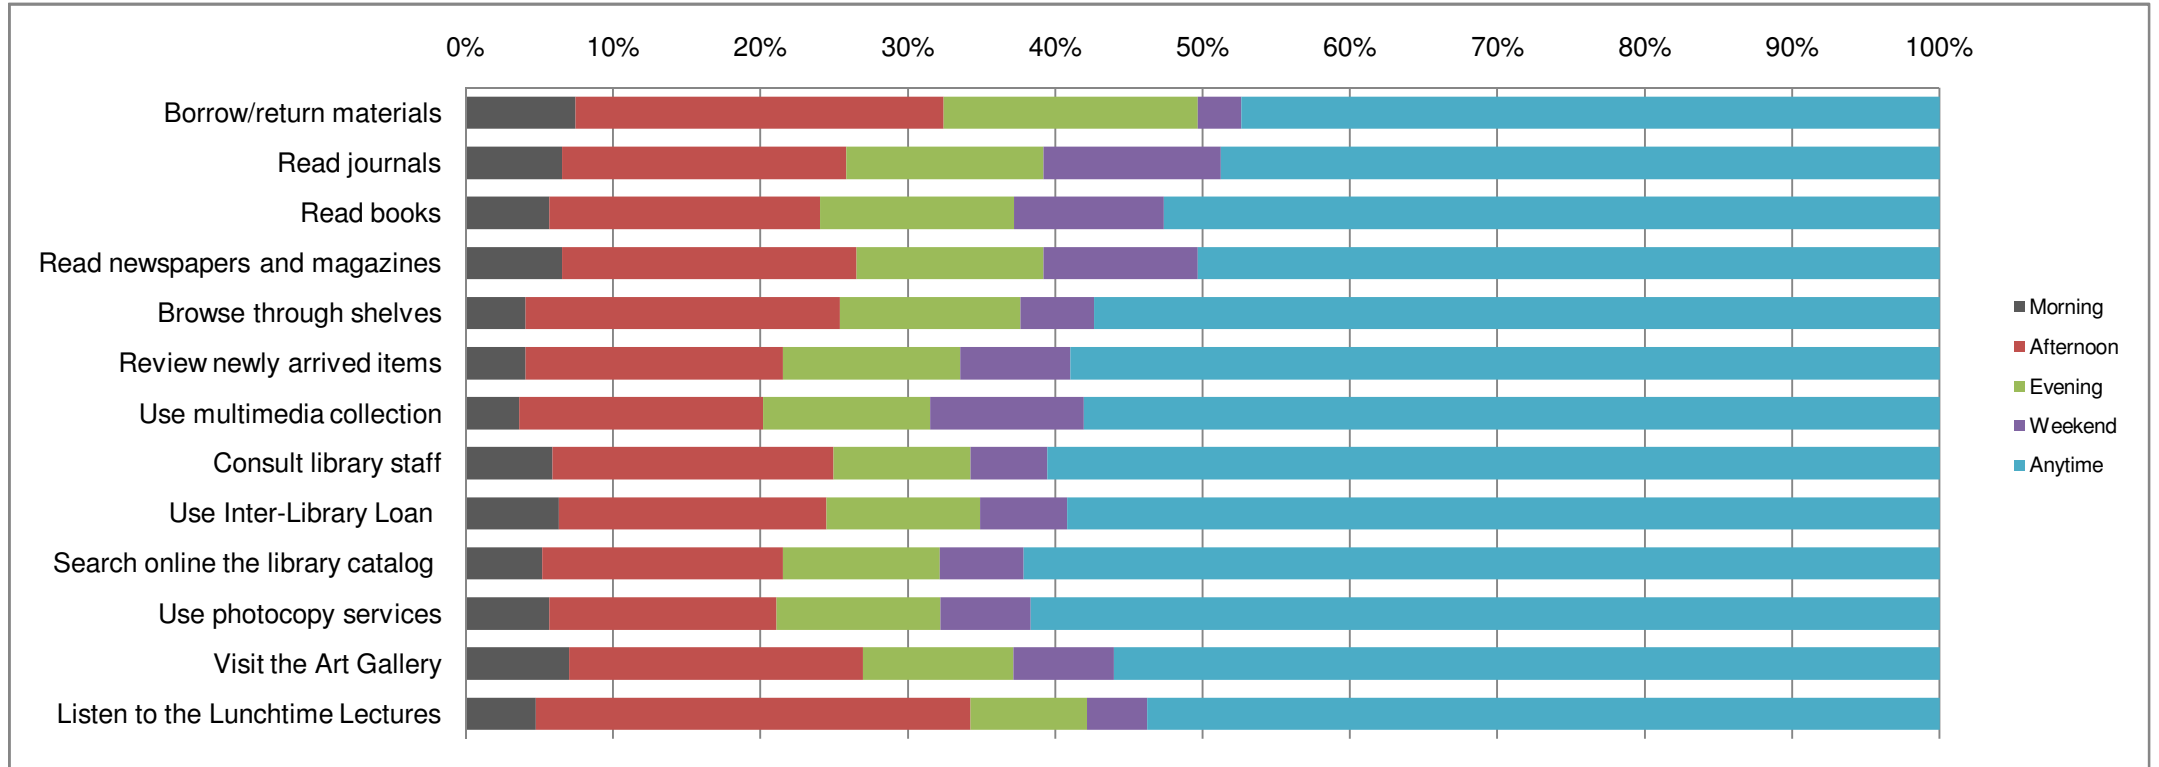

#### 4. When and for what reasons do you go to Bilkent University Library in person?

	Morning	Afternoon	Evening	Weekend	Anytime
Borrow/return materials	6.99%	23.31%	16.10%	2.75%	44.28%
Read journals	6.14%	18.01%	12.50%	11.23%	45.55%
Read books	5.30%	17.16%	12.29%	9.53%	49.15%
Read newspapers and magazines	6.14%	18.64%	11.86%	9.75%	47.03%
Browse through shelves	3.81%	19.92%	11.44%	4.66%	53.60%
Review newly arrived items	3.81%	16.31%	11.23%	6.99%	55.08%
Use multimedia collection	3.39%	15.47%	10.59%	9.75%	54.24%
Consult library staff	5.51%	17.80%	8.69%	4.87%	56.57%
Use Inter-Library Loan	5.93%	16.95%	9.75%	5.51%	55.30%
Search online the library catalog	4.87%	15.25%	9.96%	5.30%	58.05%
Use photocopy services	5.30%	14.41%	10.38%	5.72%	57.63%
Visit the Art Gallery	6.57%	18.64%	9.53%	6.36%	52.33%
Listen to the Lunchtime Lectures	4.45%	27.54%	7.42%	3.81%	50.21%