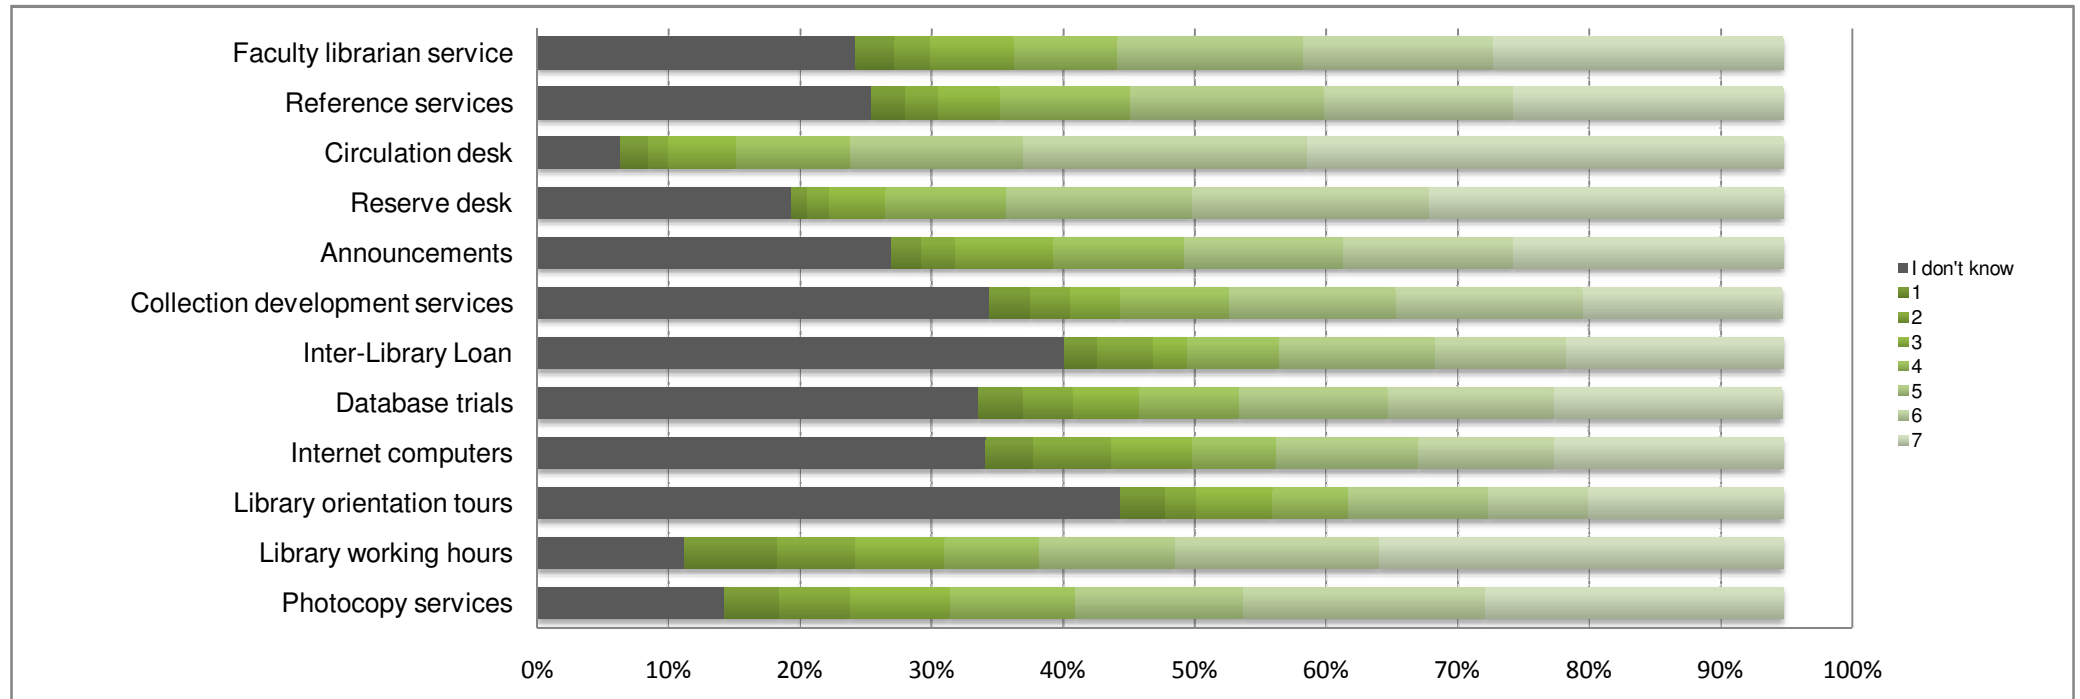

### 9. How satisfied are you with the following library services?

(1=Unsatisfied, 7=Very satisfied)

|                                 | I don't know | 1     | 2     | 3     | 4     | 5      | 6      | 7      |
|---------------------------------|--------------|-------|-------|-------|-------|--------|--------|--------|
| Faculty librarian service       | 24.15%       | 2.97% | 2.75% | 6.36% | 7.84% | 14.19% | 14.41% | 22.03% |
| Reference services              | 25.42%       | 2.54% | 2.54% | 4.66% | 9.96% | 14.62% | 14.41% | 20.55% |
| Circulation desk                | 6.36%        | 2.12% | 1.48% | 5.08% | 8.69% | 13.14% | 21.61% | 36.23% |
| Reserve desk                    | 19.28%       | 1.27% | 1.69% | 4.24% | 9.11% | 14.19% | 18.01% | 26.91% |
| Announcements                   | 26.91%       | 2.33% | 2.54% | 7.42% | 9.96% | 12.08% | 12.92% | 20.55% |
| Collection development services | 34.32%       | 3.18% | 2.97% | 3.81% | 8.26% | 12.71% | 14.19% | 15.25% |
| Inter-Library Loan              | 40.04%       | 2.54% | 4.24% | 2.54% | 6.99% | 11.86% | 9.96%  | 16.53% |
| Database trials                 | 33.47%       | 3.39% | 3.81% | 5.08% | 7.63% | 11.23% | 12.71% | 17.37% |
| Internet computers              | 34.11%       | 3.60% | 5.93% | 6.14% | 6.36% | 10.81% | 10.38% | 17.37% |
| Library orientation tours       | 44.28%       | 3.39% | 2.33% | 5.93% | 5.72% | 10.59% | 7.63%  | 14.83% |
| Library working hours           | 11.23%       | 6.99% | 5.93% | 6.78% | 7.20% | 10.38% | 15.47% | 30.72% |
| Photocopy services              | 14.19%       | 4.24% | 5.30% | 7.63% | 9.53% | 12.71% | 18.43% | 22.67% |